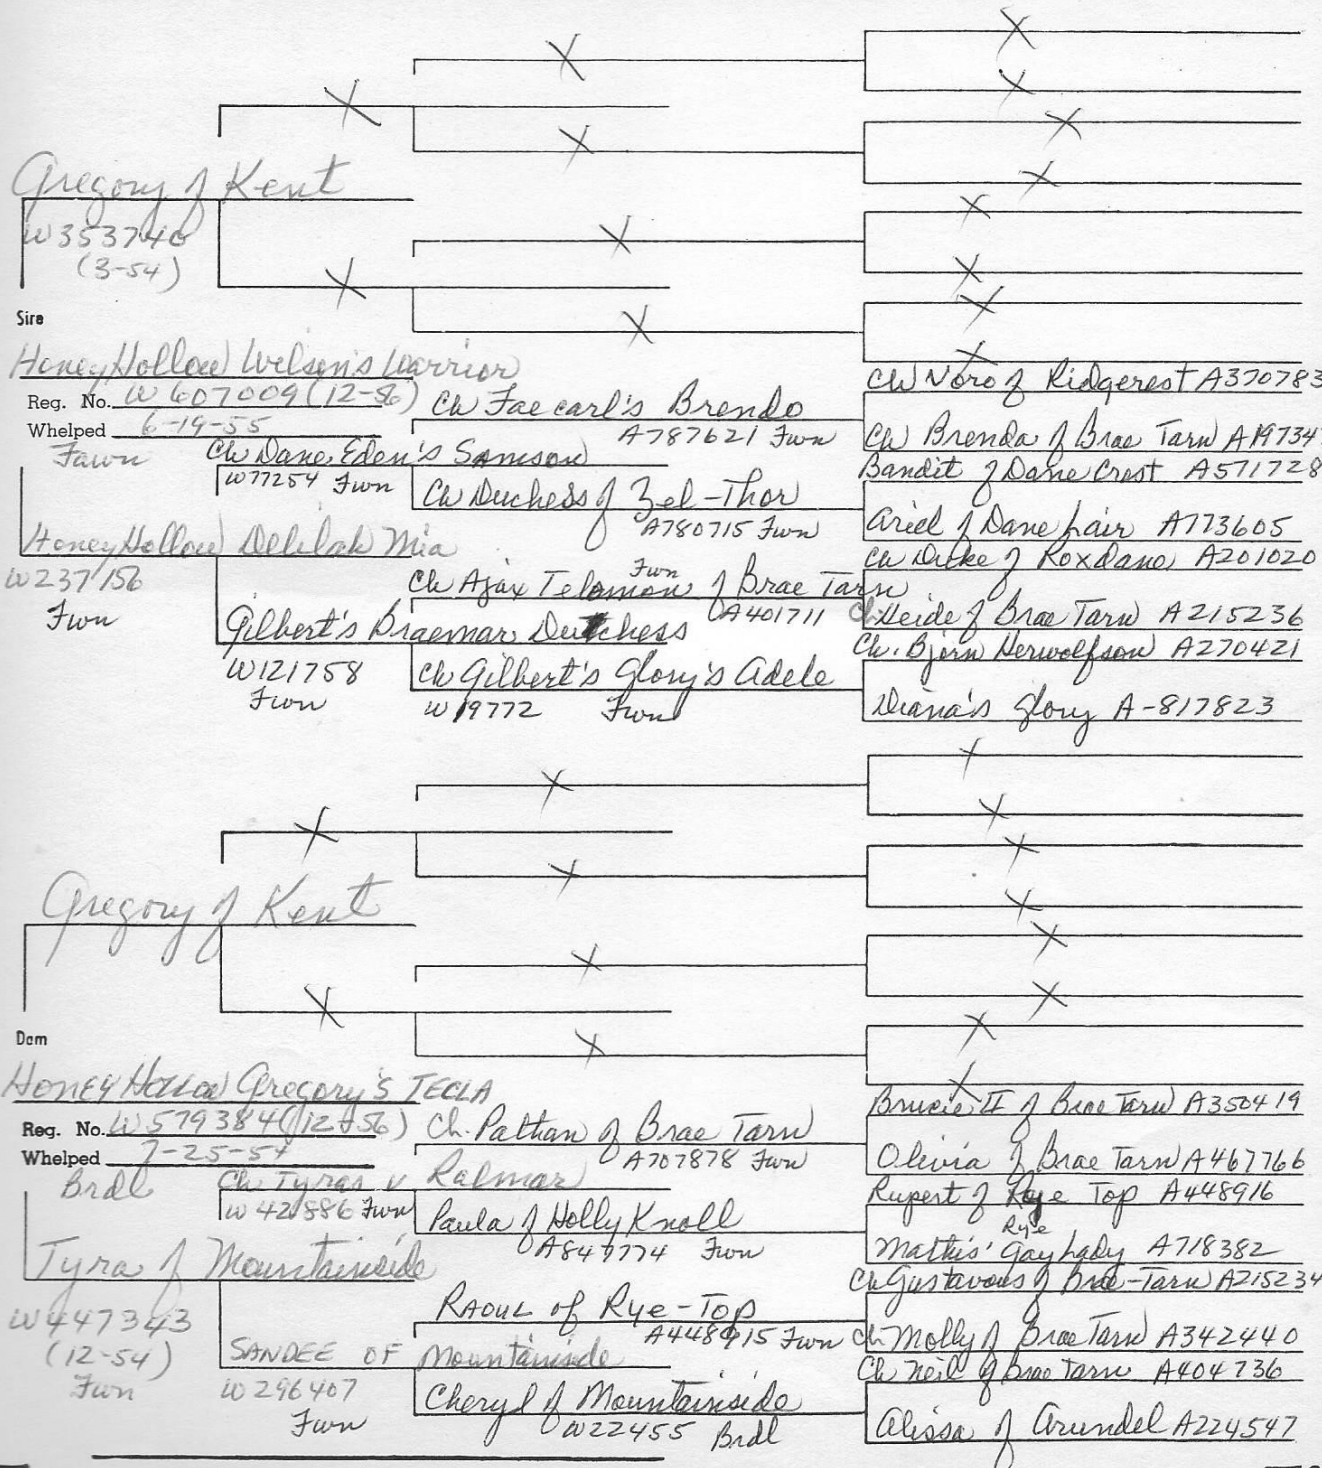

W734330(6-59)

Certified Pedigree

10-1-86

Reg. No.

Date Whelped

Litter No.

HONEY HOLLOW TIKA -TIKA

do number

Name of Dog

Breed

GD

Sex

F

Color

Brdl

Breeder

Owner

$340